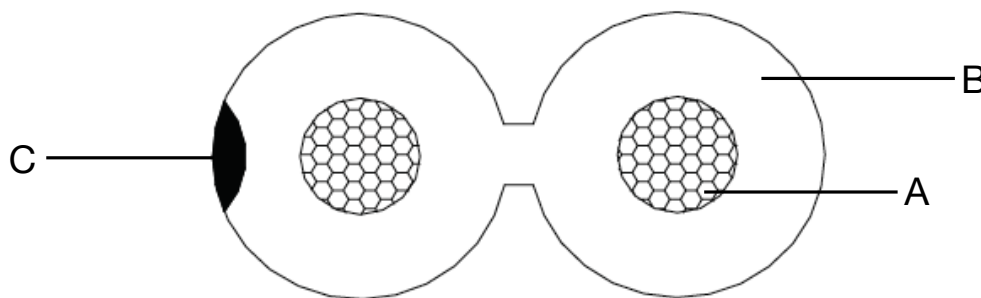

## Speaker Cable Fig-8 24/0.20 20 AWG 0.75mm

Y3405BLK, Y3405GRY, Y3405RED, Y3405WHI,  
Y3406BLK, Y3406GRY, Y3406RED, Y3406WHI,  
Y3407BLK, Y3407GRY, Y3407RED, Y3407WHI

### FEATURES

- General purpose figure-8 cable suitable for speakers, security systems and other low voltage applications.
- Printing on one conductor provides easy identification to avoid polarity-reversals during installation.
- Each conductor has 24 strands of 0.20mm<sup>2</sup> diameter copper wire giving an overall conductor-size of 0.75mm<sup>2</sup>.
- Standard jacket colour is white. Supplied on 100, 250 and 500 metre strong polypropylene reels

### DESIGN & CONSTRUCTION

ITEM	DESCRIPTION	COLOUR	SPECIFICATION	MATERIALS
A	Conductor		2/0.20 x 24mm	Stranded Bare Copper
B	Insulation	White and Grey	2.80 x 5.80 PVC	PVC
C	Black Stripe	Small Black Stripe on side of PVC Insulation	2.80 x 5.80 mm	PVC