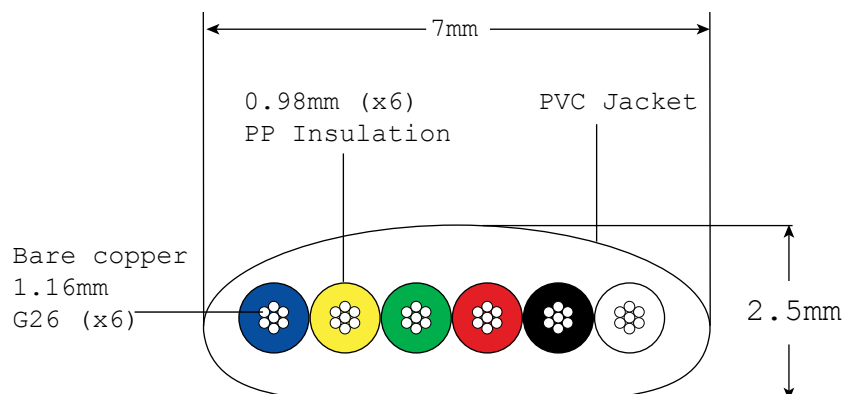

Flat Modular Line Cord

Y9300-6C Series

FEATURES

Flat multiconductor cables are used in applications where a low profile is required. This is often the case for under carpet installations. Datamaster® Multicore Flat Line product range is used to connect telephones, modems and emergency lighting. It can also be used for analogue intercom systems. Flat profiled cables can also be used for temporary installations where cabling thru the roof or wall space would be considered to expensive or difficult to implement. Datamaster® flat cables are PVC insulated and PVC jacketed and come in 4, 6, 8 and 10 core versions.

CAT#	COLOUR	LENGTH	CONDUCTORS
Y9301	Ivory	100m	6 C
Y9306	Ash	100m	6 C
Y9311	Black	100m	6 C
Y9310	Black	500m	6 C
Y9305	Ash	500m	6 C
Y9300	Ivory	500m	6 C

DESIGN & CONSTRUCTION

To view Access' extensive ranges go to: www.accesscomms.com.au

sales@accesscomms.com.au
brisbane@accesscomms.com.au
melbourne@accesscomms.com.au
adelaide@accesscomms.com.au

Flat Modular Line Cord

Y9300-6C Series

Jacket	PVC (Polyvinylchloride)
Insulation	PP (Polypropolyne)
Conductors	28 AWG, 7-Strand Copper, diameter 0.12mm per strand (with optional multi-strand nylon filler)